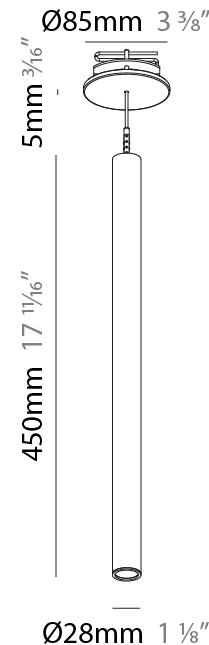

ELECTRICAL

Lamp Type: LED (Zhaga Standard)
Input Wattage (W): 6.6
Total Output Wattage (W): 6
Dimming: Tri-Mode (Non-Dimming and Phase Dimming (120Vac only) and 0-10V Dimming)
Driver Included: Yes
Driver Location: External
Driver Type: Constant Current - Universal
Driver Class: Class 2
Housing: ENCP3 w/Quick Connect
Input Voltage (V): 120 - 277
Constant Current (MA): 500

LED

Number of LEDs: 1
Color Temperature (°K): 2700 / 3000 / 4000
Max. Delivered Lumen (lm): 330 / 360 / 380
CRI: >90 CRI
Efficiency (%): 86
Lamp Life (hrs): 50000
Upon Request: ***3500K available in minimum quantities (larger quantities upon request)

OPTICAL

Optic°: 24 / 32 / 58

RATINGS AND CERTIFICATIONS

Certified By: Certified for North American Standards www.zaneen.com

Apply the IP rating specifications by adding 'INT' at the end of the existing Model #. For assistance on 'custom' specifications, contact zteam@zaneen.com. In a constant effort to supply the best product, we reserve the right to change specifications or materials without notice. The most recent specification sheets are found at zaneen.com