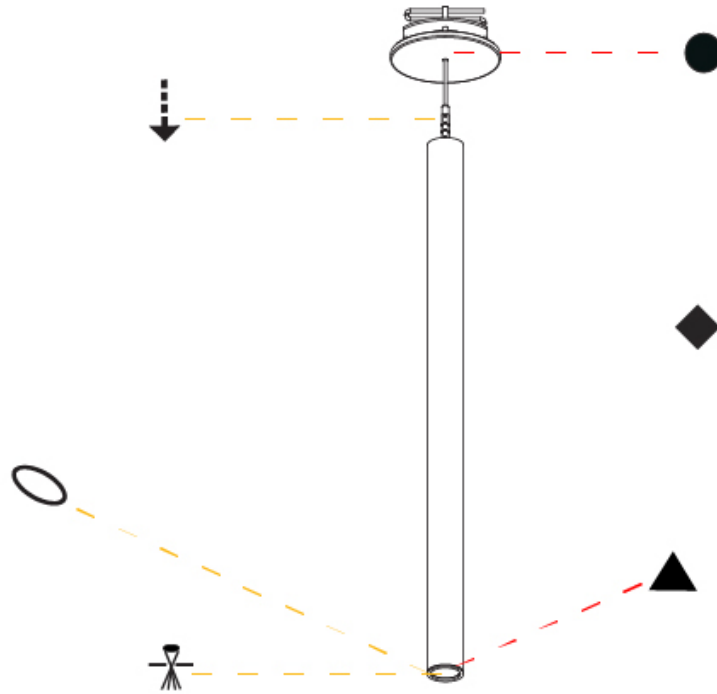

PHYSICAL

Shape: Cylinder
 Diameter (mm): 28
 Diameter (in): 1 1/8
 Height (mm): 450
 Height (in): 17 11/16
 Max. Overall Height (mm): 2450
 Max. Overall Height (in): 96 7/16
 Min. Recessing Depth (mm): 75
 Min. Recessing Depth (in): 2 15/16
 Light Distribution: Downlight
 Weight (kg): 0.504
 Weight (lbs): 1.11
 Diffuser: Shine Ring - Opal / Yellow / Orange / Red / Blue / Green
 Fixture Finish: SSR / BKV / CWI / CRY / HAB / UFT / ITA / RUA / FTG / MYG / LOD / PUS / FRO / FUP / KIA / POP / BLS / SPG / MEY / GOH / GUM / CHC / COM / ABZ / JAG / OBR / MOS / ROR
 Fixture Material: Aluminum
 Cable Details: 2000mm or 4000mm Black Cable
 Cut-out Measurements: 68mm / 2 11/16"

HANGOVER PLUG SHINE MONOPOINT RECESSED CANOPY SUSPENSION

A30844-

PROJECT

TYPE

SPECIFIER

QUANTITY

DATE

A